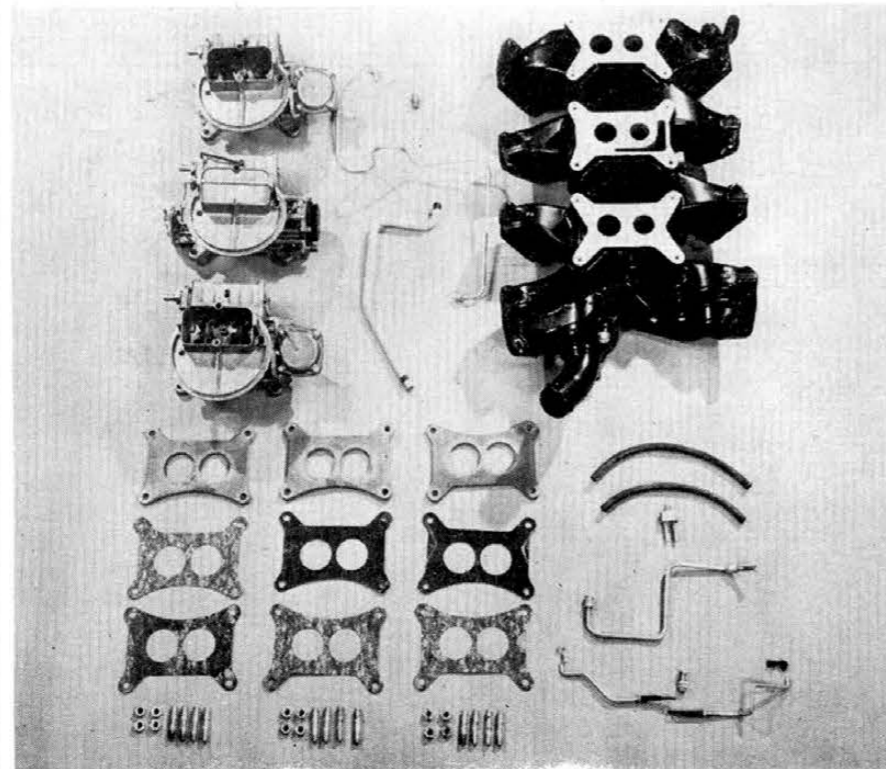

A STOCK 400 - H. P. MERCURY

TRIPLE TWO-BARREL CARBURETOR setup is spread out here for a photo that is evidence of numerous components that go into the rather elaborate, but highly effective, system. The two secondary carburetors are vacuum-controlled by the primary carburetor.