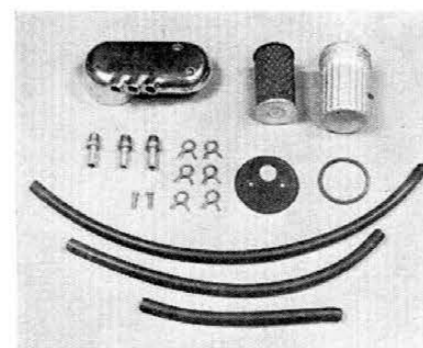

FUEL BLOCK shows influence of custom engine builders. The fuel filter is superior type; hoses are used for throttle linkages.

on sale now . . . **1958**
CARS OF THE WORLD

For the fifth straight year, this popular annual presents a parade of the new cars produced the world over. It's a complete guide to every production car built for 1958, containing photos, specifications and prices on over 200 models from all nations. This year's edition highlights a new special feature: a group of outstanding articles on the most revolutionary automotive developments of our day, such as air suspension, torsion bars, fuel injection, etc. Other 1958 "firsts" include several exclusive road tests of world-wide makes, and full details on twelve cars never before featured in the CARS OF THE WORLD series.