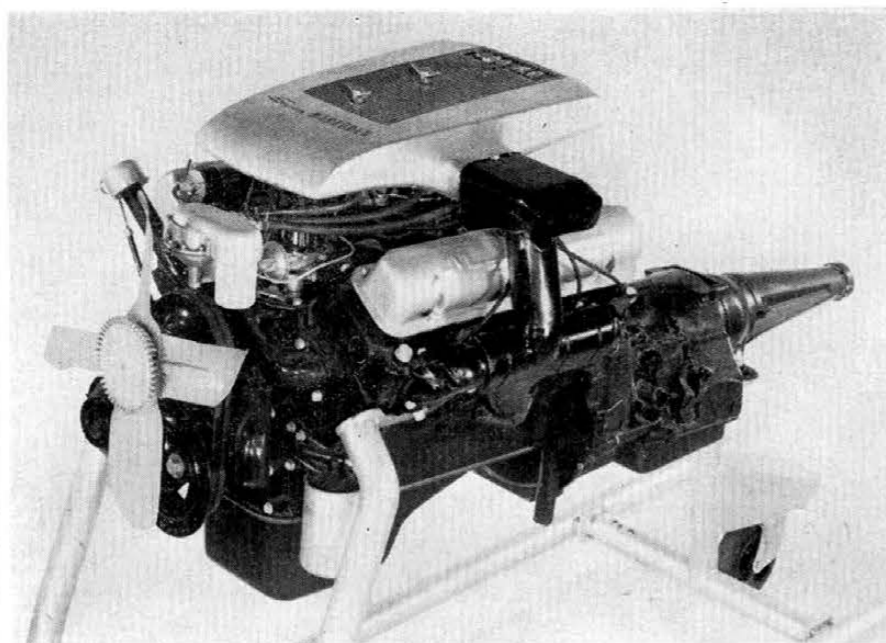

ONLY $17.47 A MONTH
PUTS YOU IN A YEARS-AHEAD
★ **'Dream' Sports Car!**

FREE! Send 25¢ for Photo-Packet "CAR-A-LOG" (Reliable)

ALMQUIST • Dept. MLS6 • MILFORD, PA.

T-BIRD OWNERS

Auto Top Lift removes & stores your hardtop. Now $9.95 ppd. Instrument panel, padded storage pocket, many Bird items. Write for free illustrated catalog.

JAMES AUTO SPECIALTIES
Box 151, Pasadena, Calif., Dept. ML-6

TRAINED MEN NEEDED!

**IN INDUSTRY—ARMED FORCES
BIG PAY!—GOOD FUTURE!**
☐ DIESEL   ☐ ELECTRONICS
☐ AUTO   ☐ AUTOMATION

NEVER BEFORE has the opportunity been so good for the properly trained mechanic and technician to step into BIG PAY POSITIONS with rapid advancement and future security virtually assured.

YOUR SUCCESS depends on the quality of training you receive... and the reputation of the school you attend.

YOUR GUARANTEE we are giving the best in mechanical and technical training is proved by the fact... High pay jobs in Industry, and ratings in the Armed Forces now waiting for our graduates.

RESIDENT SHOP TRAINING is easier and costs less than you may think! We provide you with housing and part-time jobs while in school, plus free nationwide placement service for graduates.

Check subject above in which you are interested and mail for

FREE BOOKLET
BAILEY
Technical Schools
Veteran Approved
1622 Grand, St. Louis 4, Mo.

Name _____ Age _____
Street _____
Town _____ Zone _____ State _____

SUPER MARAUDER HAS SOME EYE APPEAL, AS WELL AS AN UNUSUALLY HIGH OUTPUT.